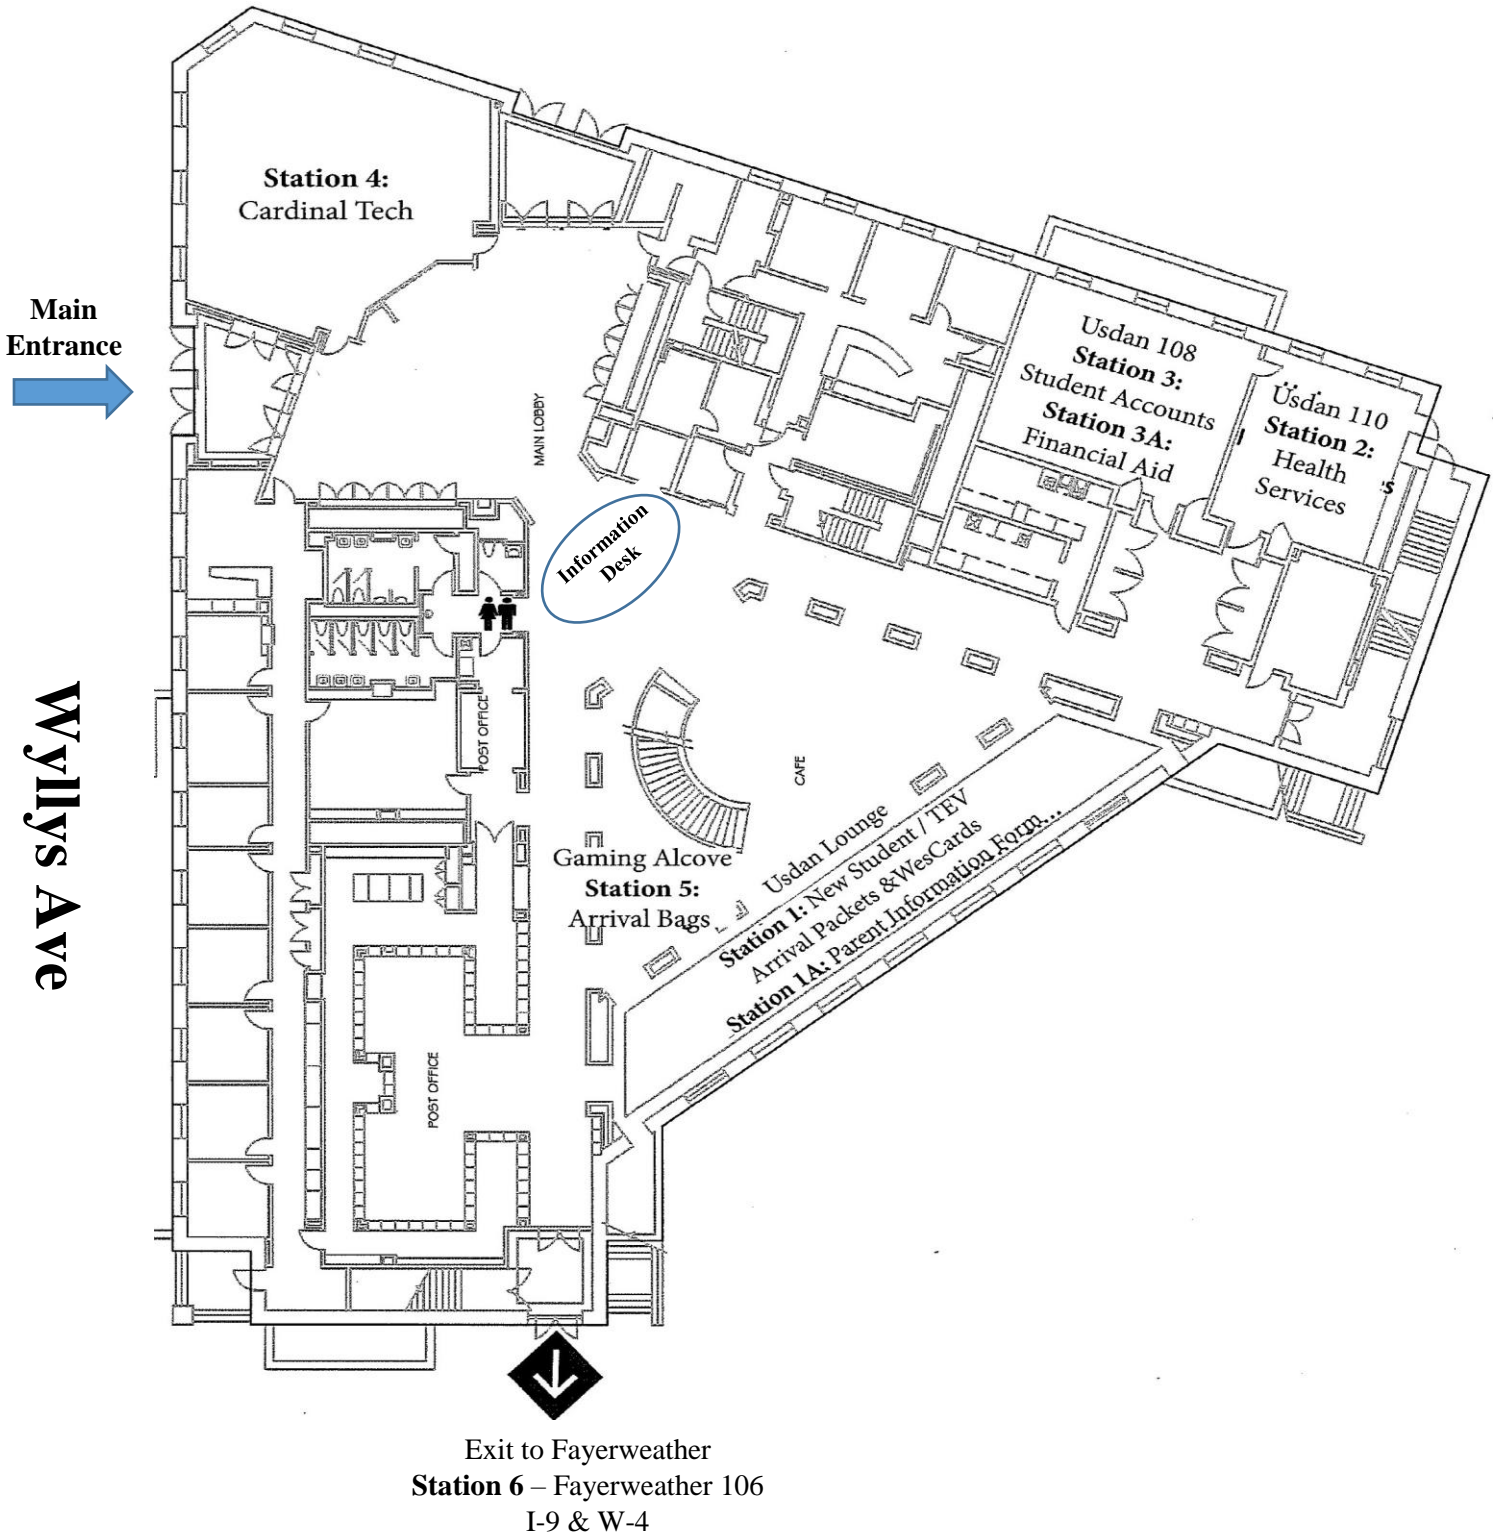

Usdan Center – Arrival Site Guide

New Student Orientation – August 30, 2017

Exit to Fayerweather
Station 6 – Fayerweather 106
I-9 & W-4

Fayerweather Building

Student Resource Pavilion – 2nd Fl – Beckham Hall